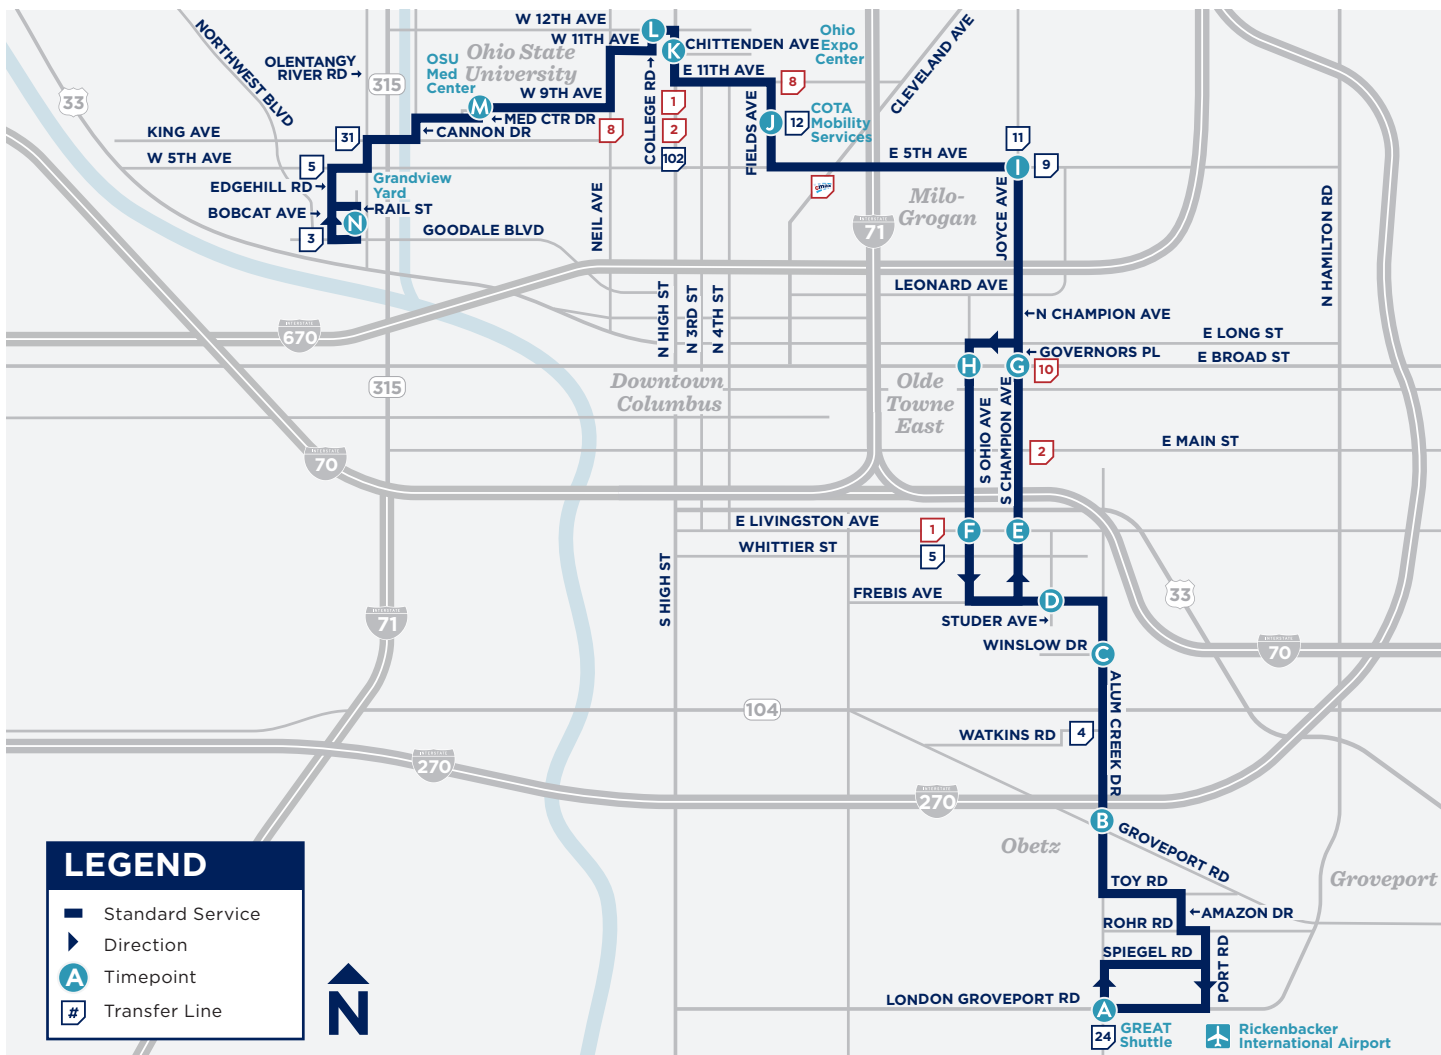

USING YOUR SCHEDULE

NORTH

6:05	-	6:15	6:18
9:01	-	9:11	9:14
9:05	-	9:15	9:18
9:40	9:50	10:00	10:03
10:40	10:50	11:00	11:03
11:40	11:50	12:00	12:03

BE PREPARED

KNOW YOUR:

- Line number
- Departure time and location
- Destination

MAKE SURE TO:

- Arrive at your stop five minutes early.
- Be visible — step outside of the shelter if you are in one and remain close to the transit stop sign.
- The line number and destination are located on the vehicle's front windshield.
- Have fare ready (cash, COTA Smartcard or Transit app on your smartphone).
- If transferring later, ask your Operator for a transfer pass before paying.
- Motion to the Operator as your transit vehicle approaches.
- Use the yellow cord over your seat's window when approaching your stop. Exit through the rear door.

Lineups are times when most major lines arrive Downtown at the same time for transfers, occurring all day Sunday and after 9 p.m. Monday-Saturday. See schedule for times.

LINE 22 MAP

LOCAL DESTINATIONS

- Rickenbacker Airport
- Maryhaven
- Near East Transit Center
- COTA Mobility Services
- The Ohio State University
- Grandview Yard