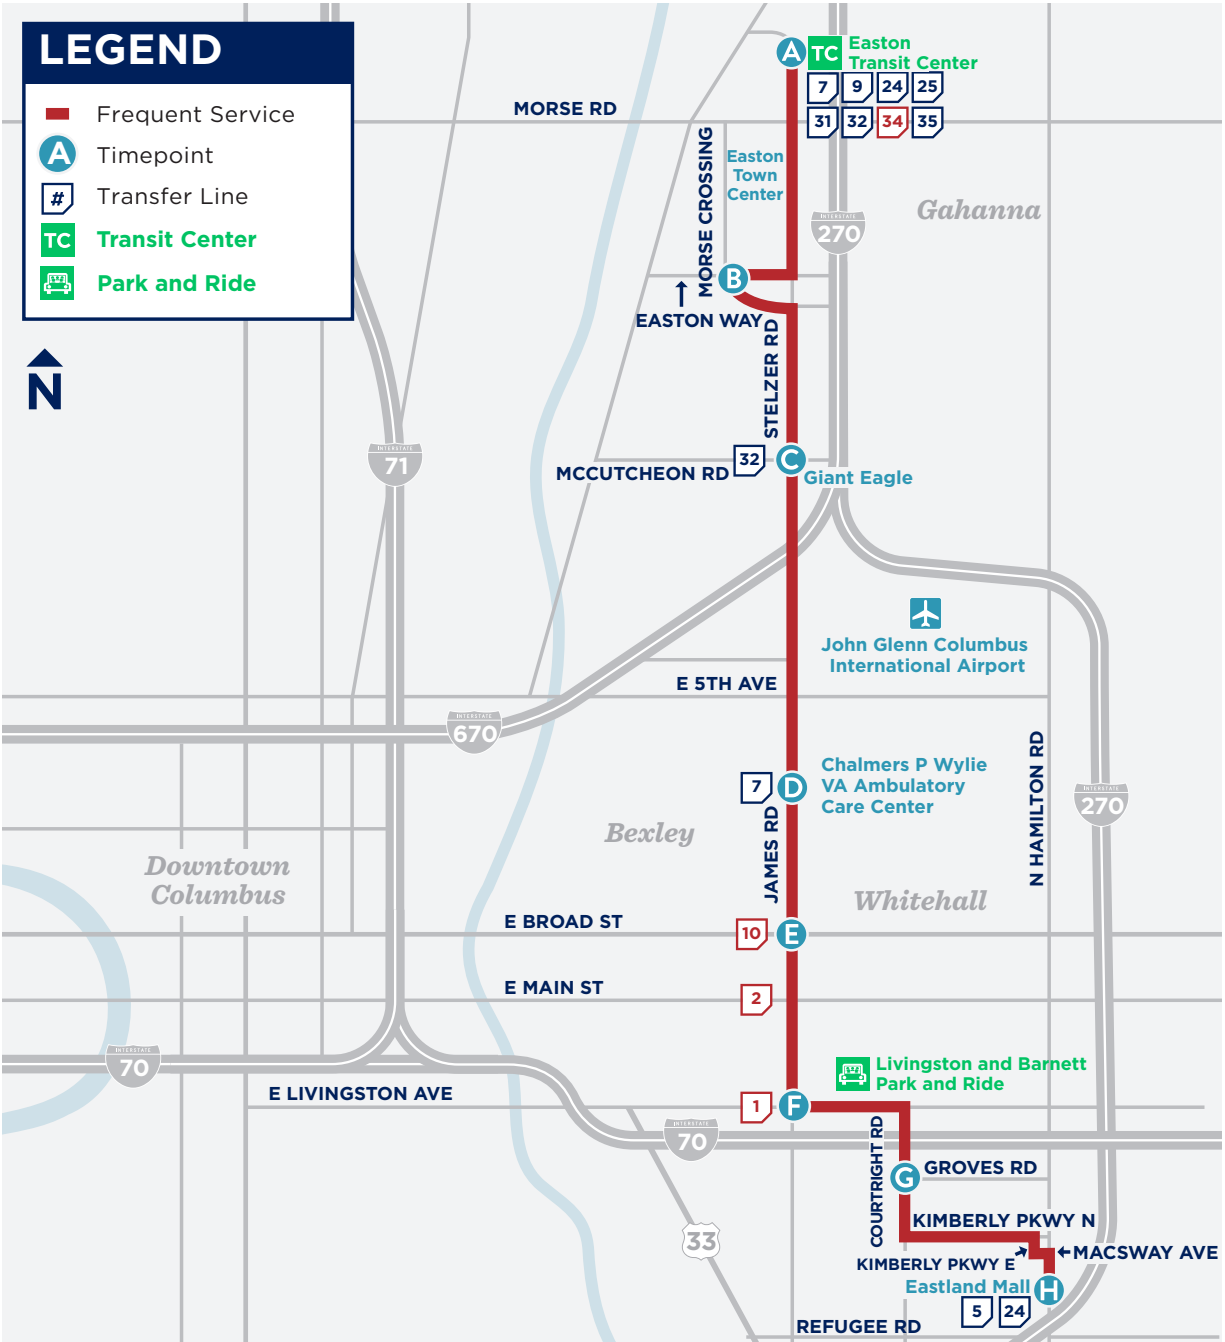

USING YOUR SCHEDULE

▶ NORTH

← Direction of travel

← Stop intersection or landmark

← Timepoint / Transfer Zone

6:05	-	6:15	6:18
9:01	-	9:11	9:14
9:05	-	9:15	9:18
9:40	9:50	10:00	10:03
10:40	10:50	11:00	11:03
11:40	11:50	12:00	12:03

← Departure time
PM times shown in **BOLD**

← Late-Night Lineup

ARRIVAL AT STOP DEPARTURE FROM STOP

Lineups are times when most major lines arrive Downtown at the same time for transfers, occurring all day Sunday and after 9 p.m. Monday–Saturday. See schedule for times.

BE PREPARED

KNOW YOUR:

- Line number
- Departure time and location
- Destination

MAKE SURE TO:

- Arrive at your stop five minutes early.
- Be visible — step outside of the shelter if you are in one and remain close to the transit stop sign.
- The line number and destination are located on the vehicle’s front windshield.
- Have fare ready (cash, COTA Smartcard or Transit app on your smartphone).
- If transferring later, ask your Operator for a transfer pass before paying.
- Motion to the Operator as your transit vehicle approaches.
- Use the yellow cord over your seat’s window when approaching your stop. Exit through the rear door.

LINE 23 MAP

LOCAL DESTINATIONS

- Easton Transit Center
- Easton Town Center
- John Glenn International Airport
- Chalmers P Wylie VA Ambulatory Care Center
- Livingston Barnett Park and Ride
- Eastland Mall